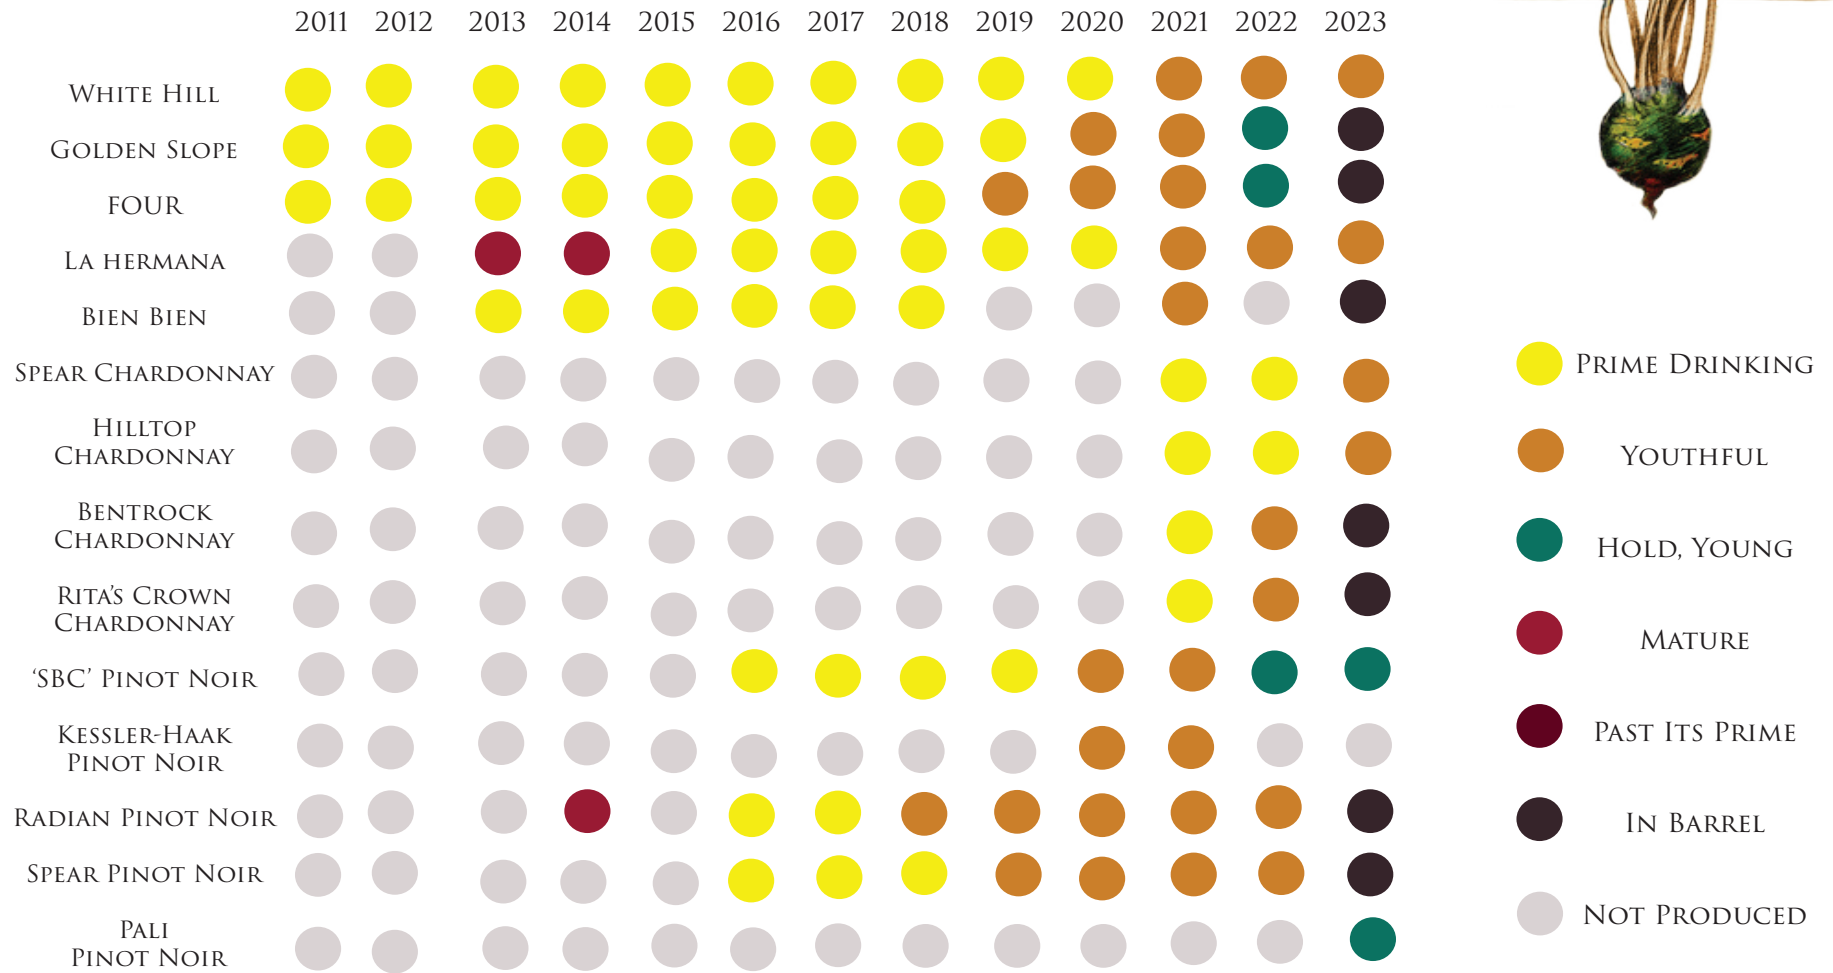

UPDATED OCTOBER, 2024

LIQUID FARM

DRINKING WINDOWS

- PRIME DRINKING
- YOUTHFUL
- HOLD, YOUNG
- MATURE
- PAST ITS PRIME
- IN BARREL
- NOT PRODUCED